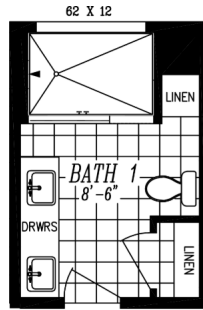

THE MAJESTIC SERIES

The Majestic

9590

27' x 52'

DIMENSIONS

1,382 sf

LIVING SPACE

3

Heritage Home Center
(425) 353-5464

or **Request Firm Quote**

EMAIL US

01 FLOOR PLAN

1,382 SQ FT · 27' x 52'

OPT. 48 X 72 SHWR.

OPTIONAL DEN I.P.O. BEDROOM

OPT. WINDOWS