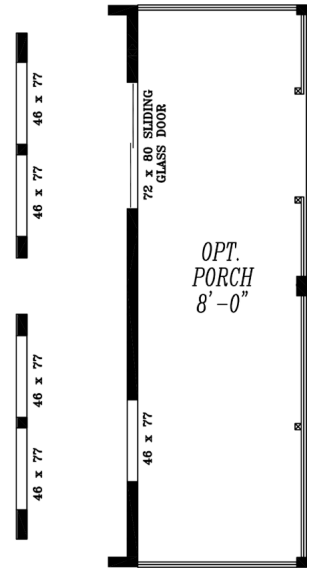

THE MAJESTIC SERIES

The Majestic

9590

27' x 52'

DIMENSIONS

1,382 sf

LIVING SPACE

3

Heritage Home Center
(425) 353-5464

or **Request Firm Quote**

EMAIL US

01 FLOOR PLAN

1,382 SQ FT · 27' x 52'

OPT. 48 X 72 SHWR.

OPTIONAL DEN I.P.O. BEDROOM

OPT. WINDOWS