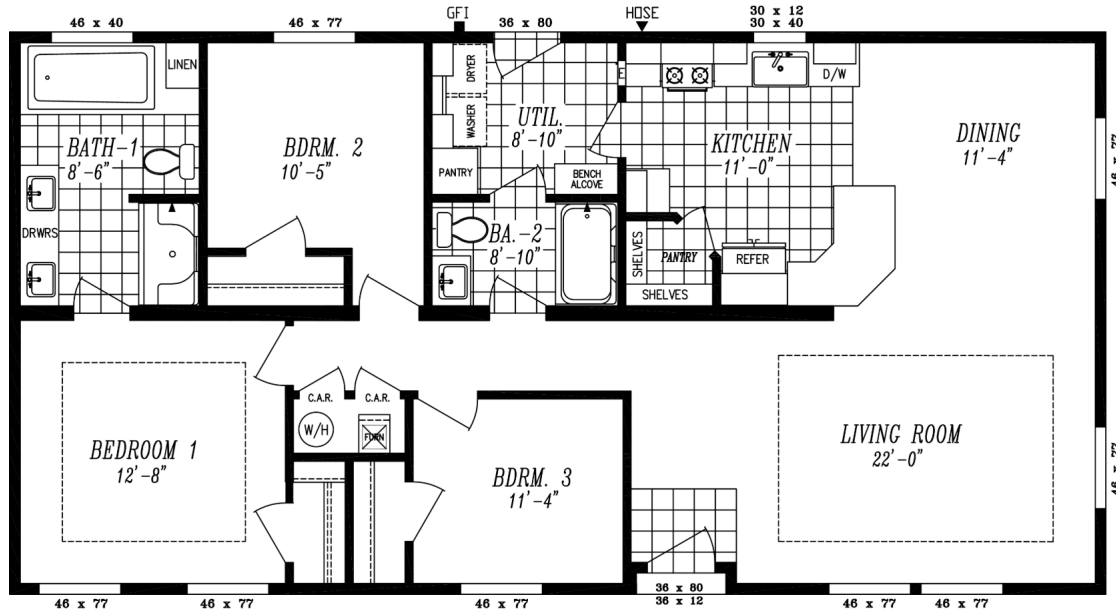

THE MAJESTIC SERIES

The Majestic

9590

27' x 52'

DIMENSIONS

1,382 sf

LIVING SPACE

3

Heritage Home Center
(425) 353-5464

or **Request Firm Quote**

EMAIL US

01 FLOOR PLAN

1,382 SQ FT · 27' x 52'

OPT. 48 X 72 SHWR.

OPTIONAL DEN I.P.O. BEDROOM

OPT. WINDOWS

OPT. PORCH